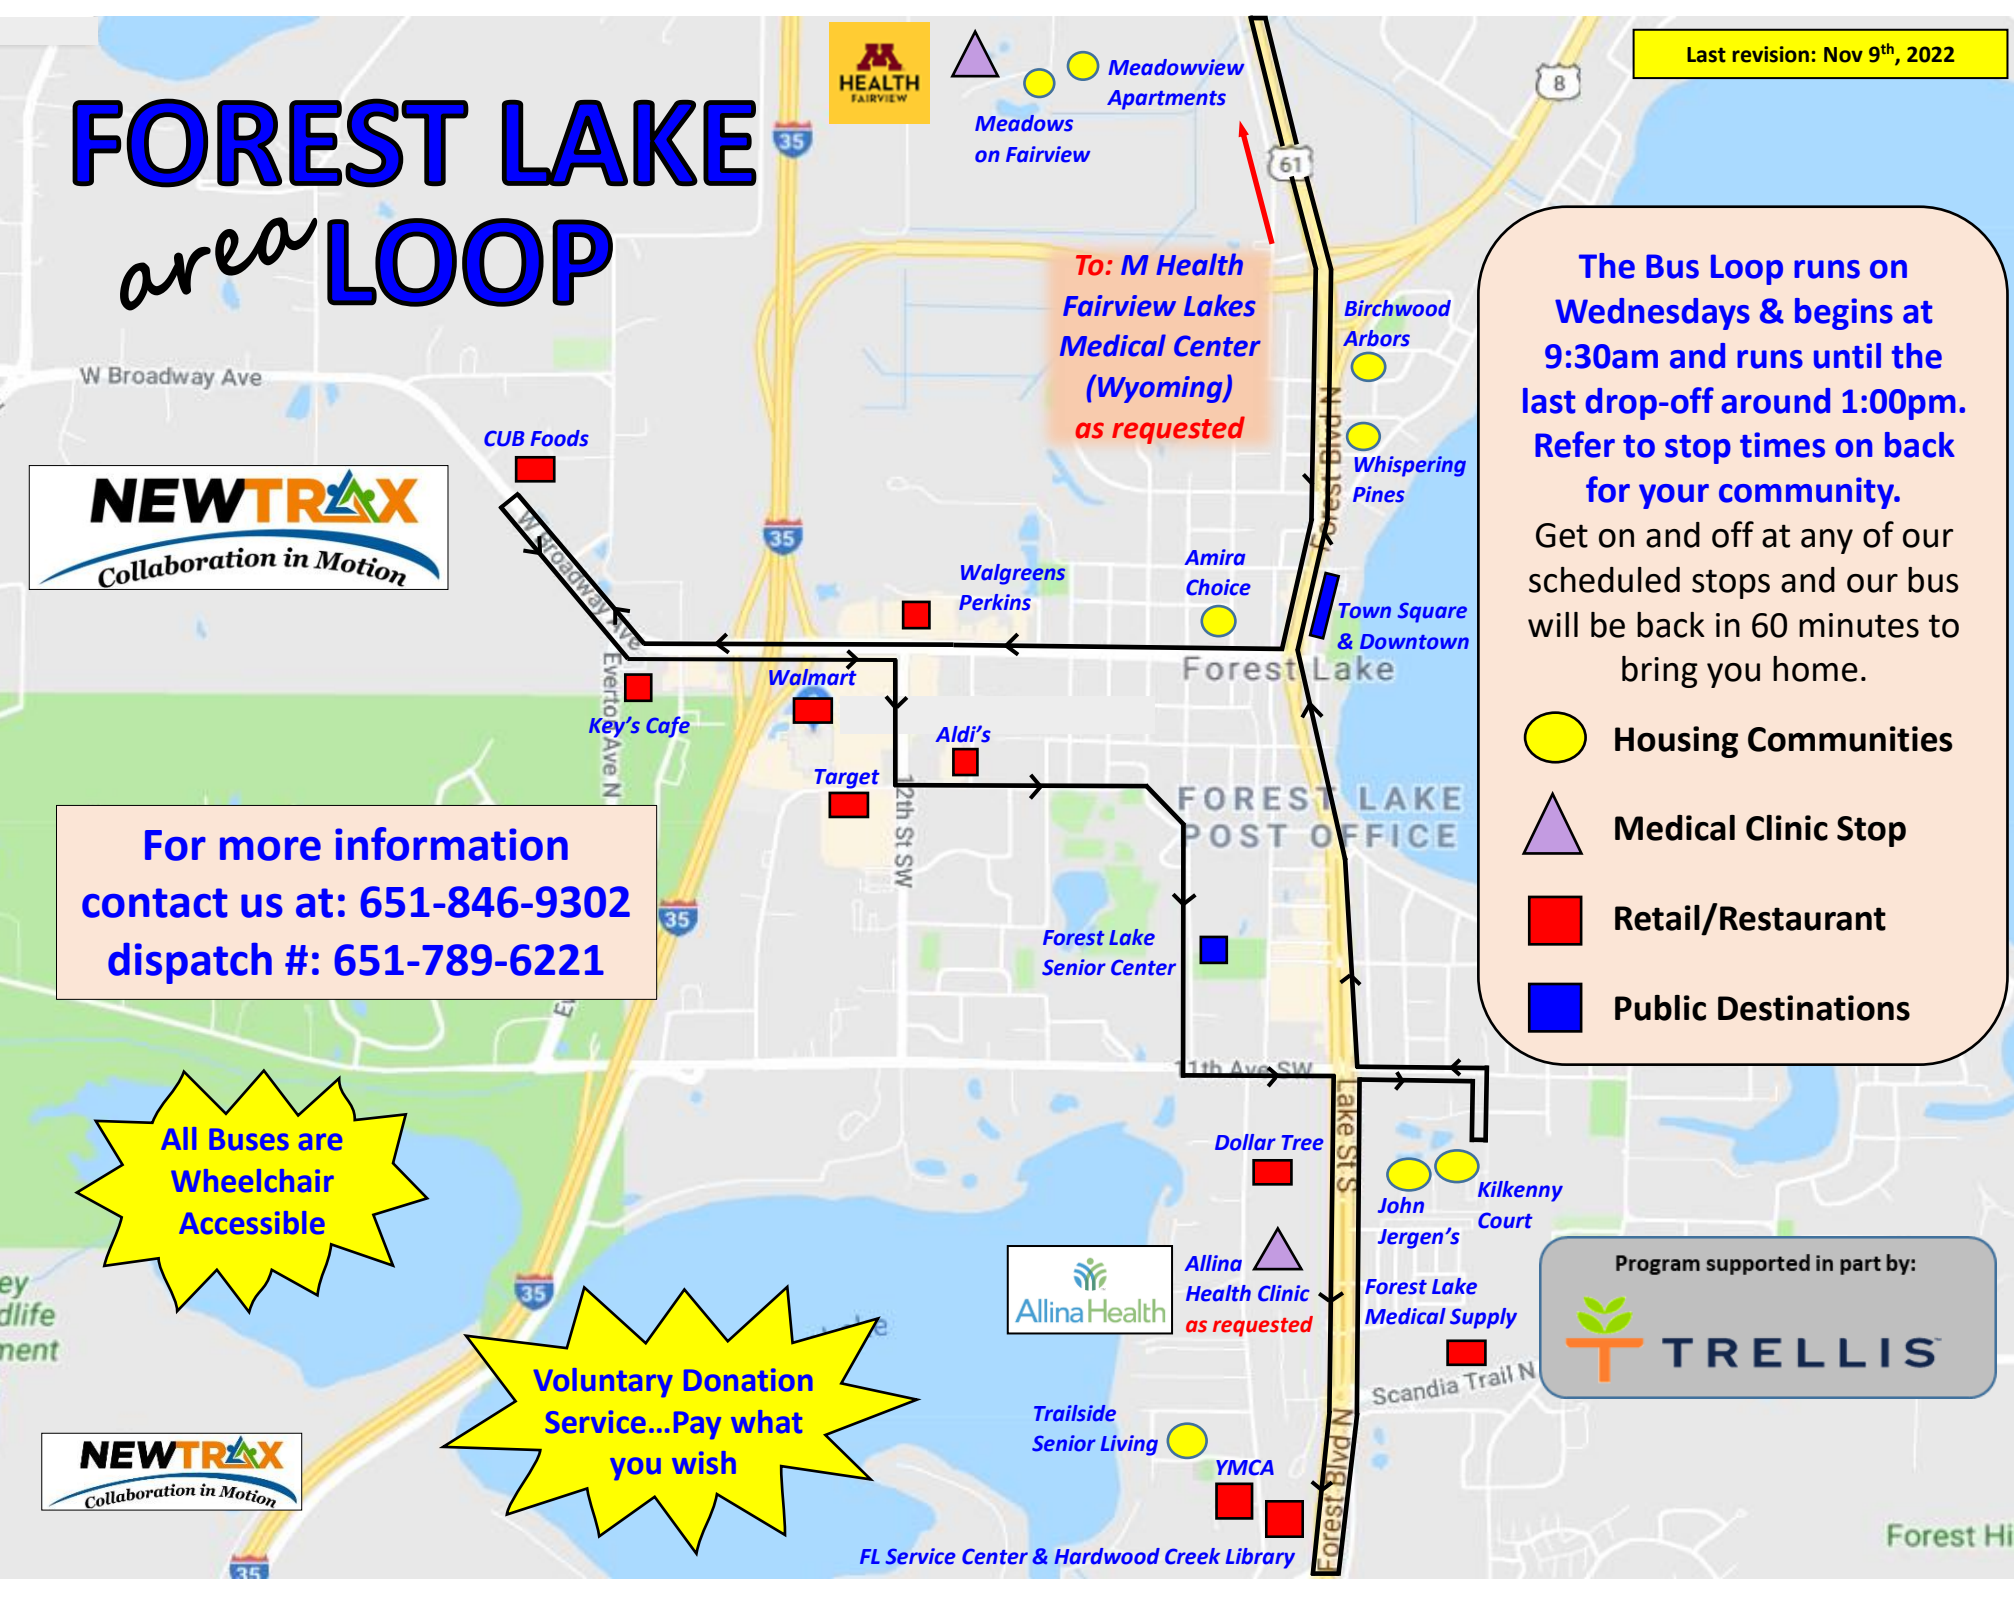

To: M Health
Fairview Lakes
Medical Center
(Wyoming)
as requested

The Bus Loop runs on
Wednesdays & begins at
9:30am and runs until the
last drop-off around 1:00pm.
Refer to stop times on back
for your community.

Get on and off at any of our
scheduled stops and our bus
will be back in 60 minutes to
bring you home.

- Housing Communities
- Medical Clinic Stop
- Retail/Restaurant
- Public Destinations

FL Service Center & Hardwood Creek Library

Forest Hill

FOREST LAKE area Loop

On **Wednesdays** this fixed route loop will service the Forest Lake area from the **Broadway Ave** corridor to the **Downtown** area and south on **Hwy 61**. Go to restaurants, grocery stores, YMCA, FL Service Center, Senior Center and 2 Medical Clinics. The bus circular will provide a safe and convenient way to get about town. Come aboard to take care of your errands or just take a ride to stop and get a cup of coffee. See our schedule below for stop times and locations...

Other Stops By Request
 Town Square
 Walgreens
 Perkins
 Keys Café
 FL Med Supply

Times in GREEN are the pickup times for the senior buildings.

Once you are picked up, please let the driver know which stop you wish to visit. We are allowing approximately 1-hour for shopping once you are dropped off. Your driver will communicate about what time they will return for your ride home.