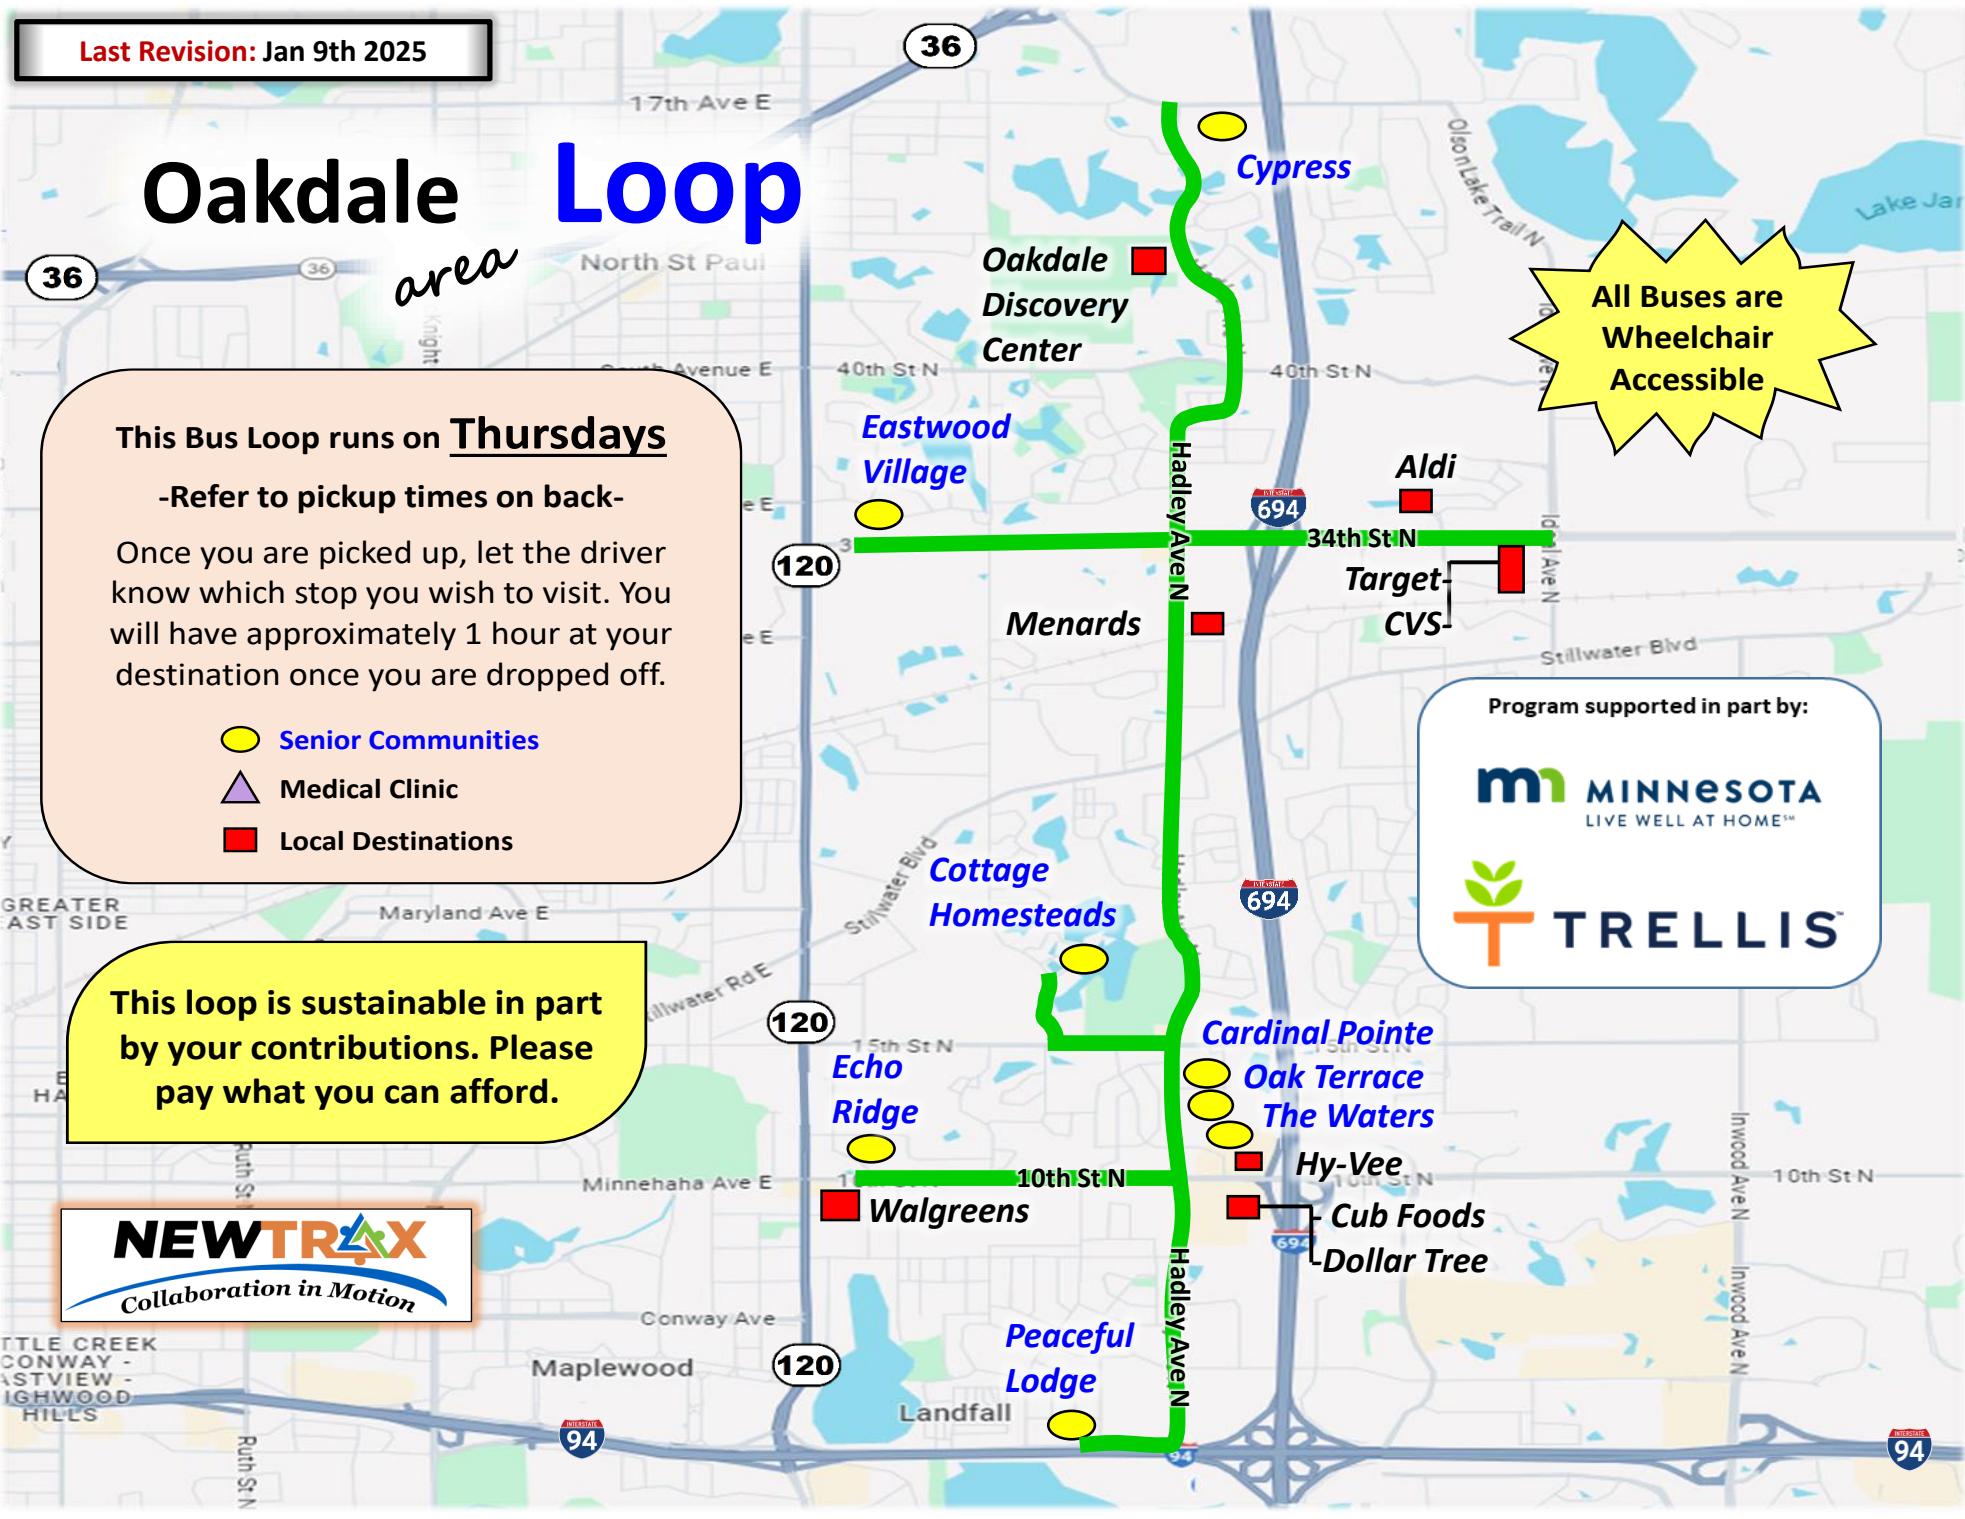

Last Revision: Jan 9th 2025

Oakdale Loop

area

36

36

This Bus Loop runs on **Thursdays**

-Refer to pickup times on back-

Once you are picked up, let the driver know which stop you wish to visit. You will have approximately 1 hour at your destination once you are dropped off.

94

94

Oakdale *area* Loop

The Bus Loop runs on Thursdays
 Refer to pickup times below for your community.

Once you are picked up, let the driver know which stop you wish to visit. You will have approximately 1 hour at your destination once you are dropped off. Your driver will communicate about what time they will return for your ride home.

Senior Community Pick Up Times	
BUS 1	
10:00	The Waters
10:05	Oak Terrace Apts
10:10	Cardinal Pointe
10:15	Echo Ridge
Destination Drop offs	
11:00	Peaceful Lodge
BUS 2	
9:45	Cypress Senior Living
9:55	Eastwood Village
Destination Drop offs	
10:45	Cottage Homesteads

Local Destinations On The Route

Other stops along the route may be requested

Oakdale Discovery Center	Aldi
Menards	Target
Walgreens	CVS
Hy-Vee	Cub Foods
	Dollar Tree

Last Revision: Jan 9th 2025

For more information:
 Office: 651-846-9302
 Dispatch: 651-789-6221