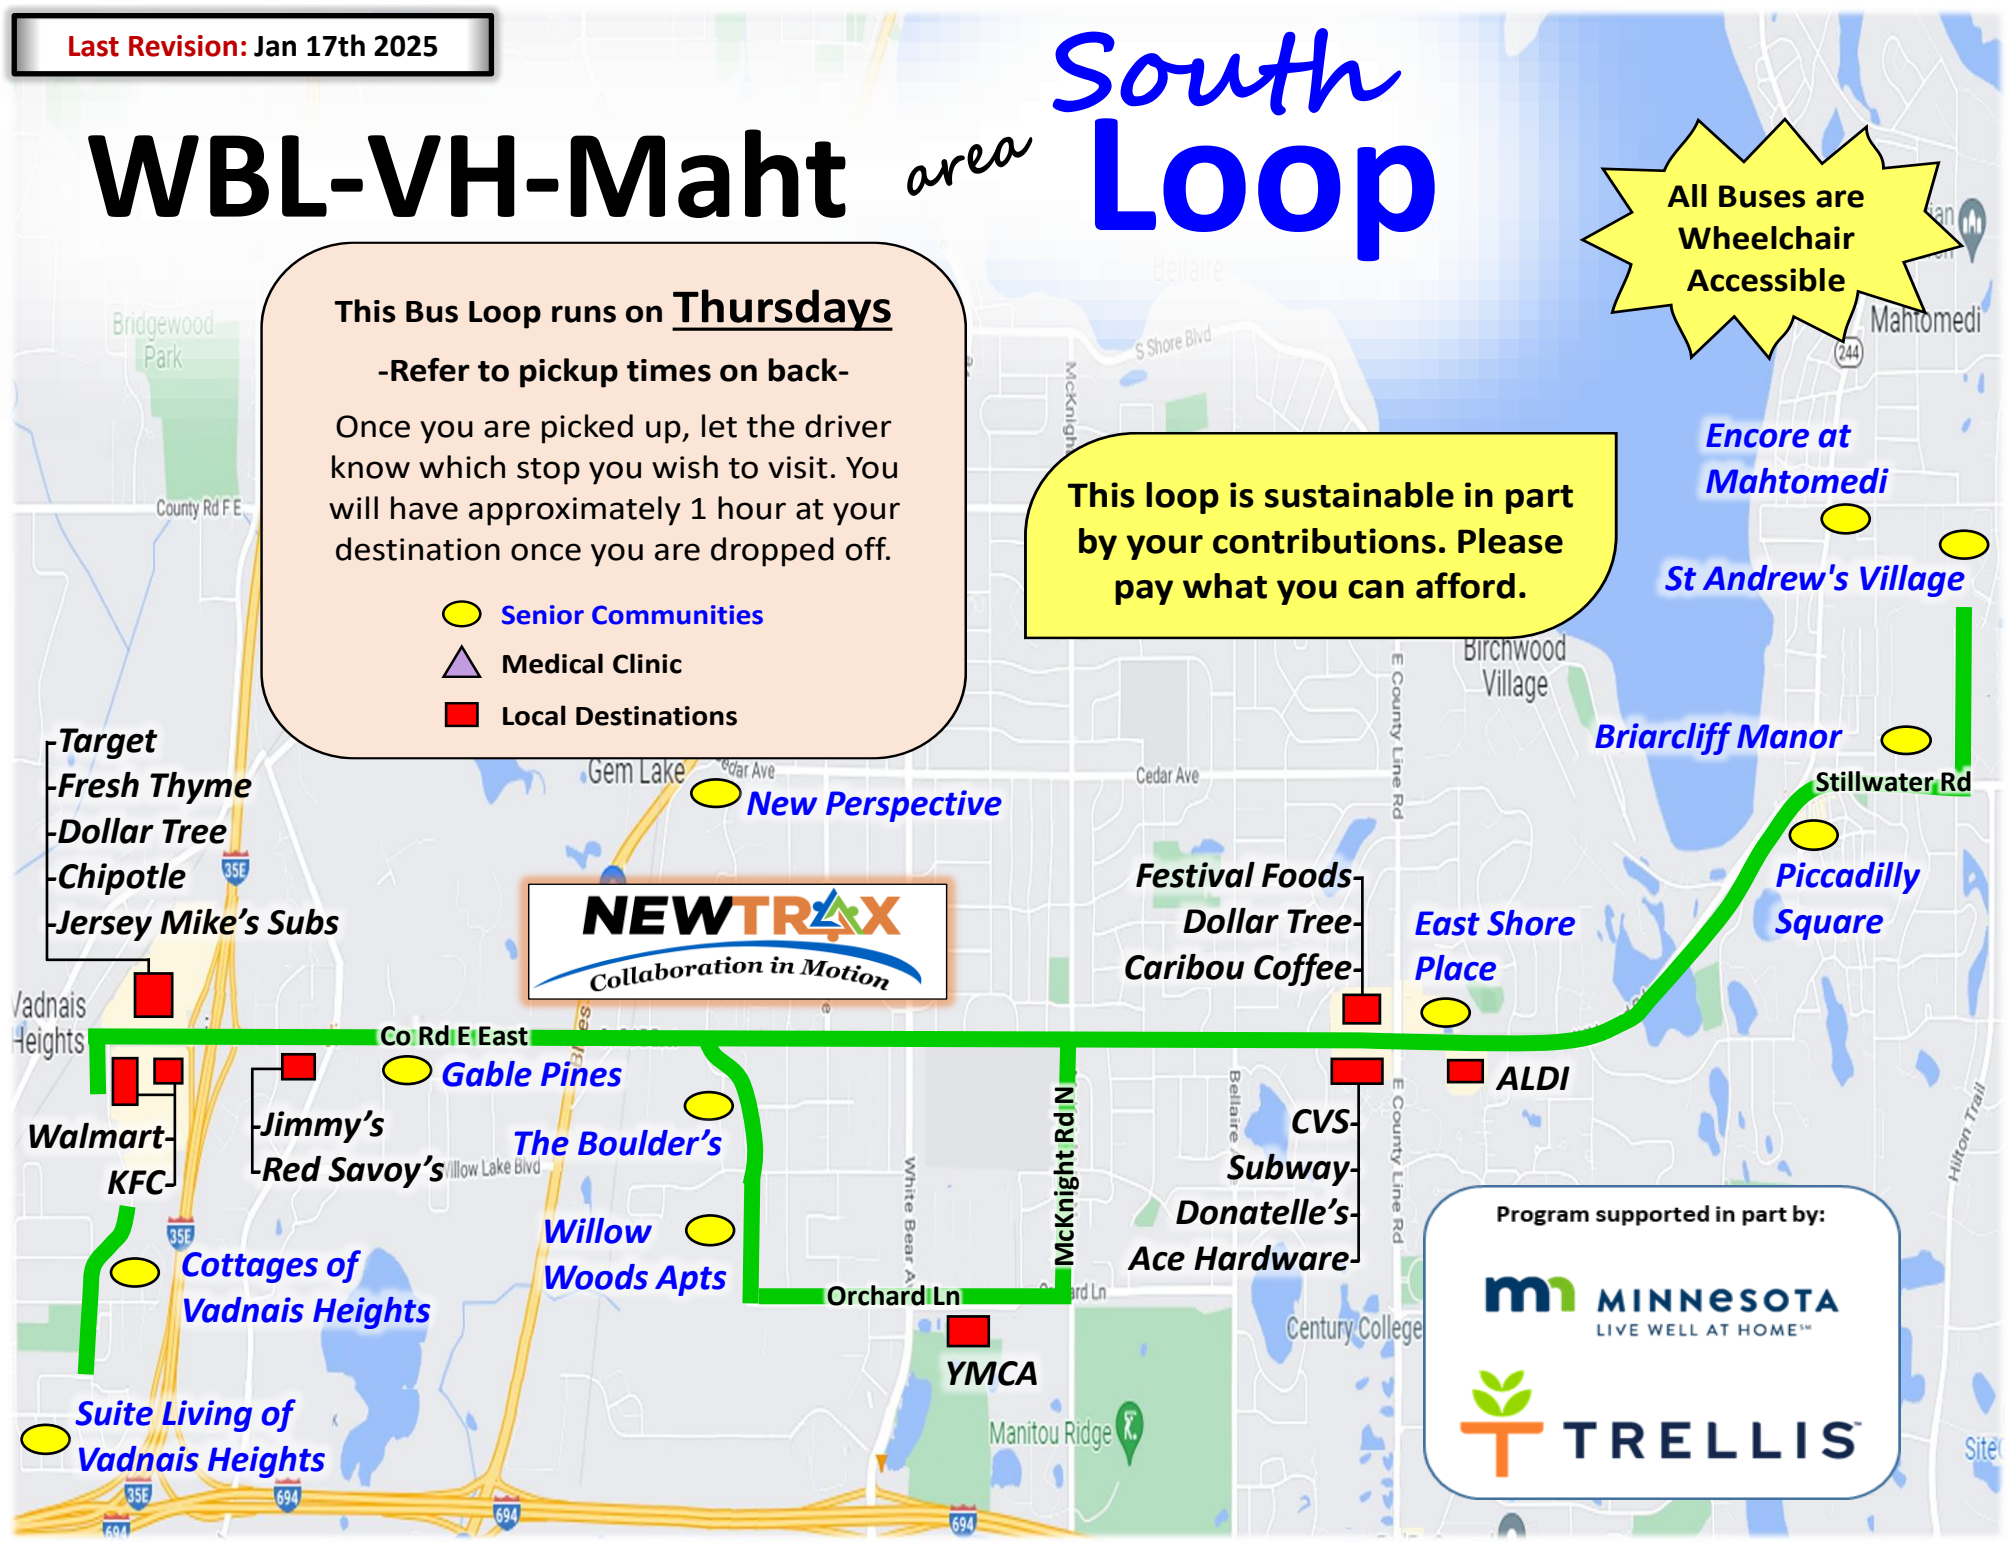

# South Loop

This Bus Loop runs on **Thursdays**

-Refer to pickup times on back-

Once you are picked up, let the driver know which stop you wish to visit. You will have approximately 1 hour at your destination once you are dropped off.

Briarcliff Manor  
Piccadilly Square

East Shore Place  
Festival Foods  
Dollar Tree  
Caribou Coffee

Target  
Fresh Thyme  
Dollar Tree  
Chipotle  
Jersey Mike's Subs

Walmart-KFC  
Jimmy's  
Red Savoy's  
Cottages of Vadnais Heights  
Suite Living of Vadnais Heights

# WBL-VH-Maht *area* South Loop

The Bus Loop runs on Thursdays

Refer to pickup times below for your community.

Once you are picked up, let the driver know which stop you wish to visit. You will have approximately 1 hour at your destination once you are dropped off. Your driver will communicate about what time they will return for your ride home.

## Local Destinations On The Route

**\*\*Other stops along the route may be requested\*\***

|                |               |
|----------------|---------------|
| Festival Foods | Jimmy's       |
| Dollar Tree    | Red Savoy's   |
| Caribou Coffee | Target        |
| ALDI           | Fresh Thyme   |
| CVS            | Chipotle      |
| Donatelle's    | Jersey Mike's |
| Ace Hardware   | Walmart       |
| YMCA           | KFC           |